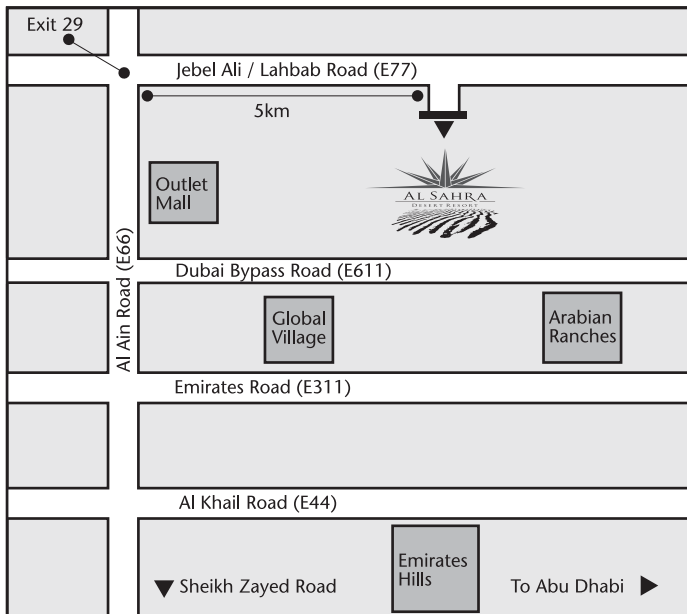

From Arabian Ranches or Trade Centre and Mirdiff

Emirates Road. Take E66 (Dubai - Al Ain Road) past Dubai Outlet Mall.

Exit 29 towards Jebel Ali - Lahbab Road.

Al Sahra Desert Resort is on your right 5km after the exit.

From Dubai Marina and Jebel Ali

Sheikh Zayed Road towards Abu Dhabi. Exit towards Green Community.

Roundabout turn right onto Emirates Road. Next roundabout turn left direction Al Ain / Hatta which will lead to the Jebel Ali - Lahbab Road. Continue 30km to see Al Sahra Desert Resort on your left. Keep straight until next flyover to make a U-turn. Al Sahra Desert Resort is on your right after 5km.